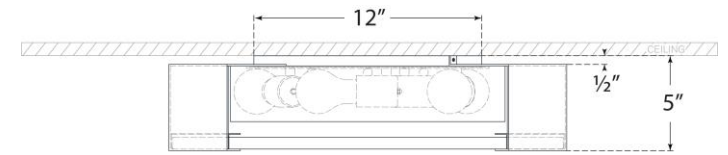

TEAR SHEET

Melange X-Large Flush Mount

Item # KW 4016BZ-ALB

Designer: Kelly Wearstler

Height: 5"

Width: 21"

Finishes: AB, BZ, PN

Shade Treatments: ALB

Socket: 5 - E26 Keyless

Wattage: 5 - 15 LED A19

Note: UL Only | Alabaster is a Natural Stone | Variations in Color and Texture are Expected

Side View

Top View