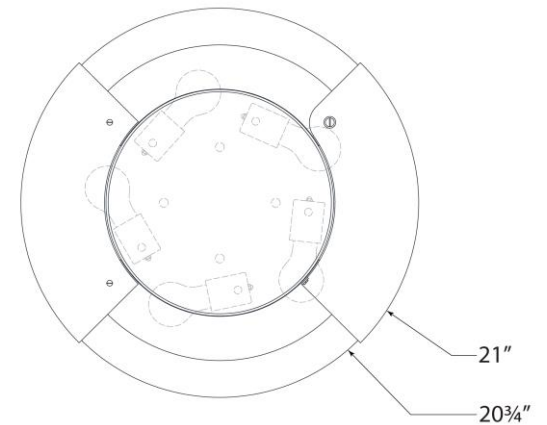

TEAR SHEET

Melange X-Large Flush Mount

Item # KW 4016BZ-ALB

Designer: Kelly Wearstler

Height: 5"

Width: 21"

Finishes: AB, BZ, PN

Shade Treatments: ALB

Socket: 5 - E26 Keyless

Wattage: 5 - 15 LED A19

Note: UL Only | Alabaster is a Natural Stone | Variations in Color and Texture are Expected

Side View

Top View