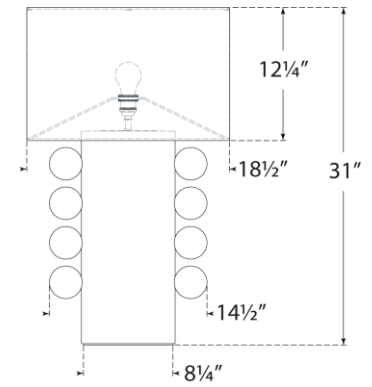

TEAR SHEET

Tiglia Tall Table Lamp

Item # KW 3687BLK-L

Designer: Kelly Wearstler

Height: 31"

Width: 18.5"

Base: 8.25" Round

Finishes: BLK, PW

Shade Treatments: L

Shade Details: 18.5" x 18.5" x 12.25"

Socket: E26 Keyless w/ Dimmer at Back of Body

Wattage: 15 LED A19

Weight: 27 Pounds

Note: UL Only

Side View

Front View