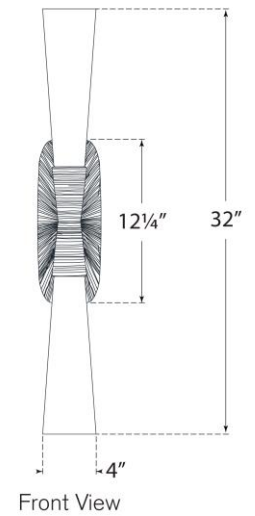

TEAR SHEET

Utopia 32" Double Bath Sconce

Item # KW 2045G-WG

Designer: Kelly Wearstler

Height: 32"

Width: 4.75"

Extension: 5"

Backplate: 4.75" x 12.25" Rectangle

Finishes: AI, G, PN, PW

Glass Options: WG

Socket: 2 - E26 Keyless

Wattage: 2 - 12 LED T10

Note: UL Only | Bulbs Included

Top View

Side View

Front View