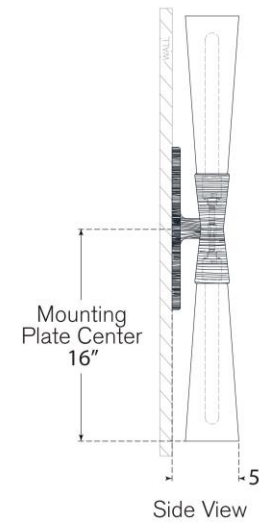

TEAR SHEET

Utopia 32" Double Bath Sconce

Item # KW 2045G-WG

Designer: Kelly Wearstler

Height: 32"

Width: 4.75"

Extension: 5"

Backplate: 4.75" x 12.25" Rectangle

Finishes: AI, G, PN, PW

Glass Options: WG

Socket: 2 - E26 Keyless

Wattage: 2 - 12 LED T10

Note: UL Only | Bulbs Included

Top View

Side View

Front View