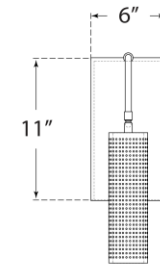

TEAR SHEET

Precision Pharmacy Floor Lamp

Item # KW 1062PN-WG

Designer: Kelly Wearstler

Height: 39.5" - 47.5"

Width: 6"

Extension: 17"

Base: 6" x 11" Rectangle

Finishes: AB, BZ, PN

Glass Options: WG

Socket: E17 Keyless w/ Dimmer on Cord

Wattage: 9 LED T6.5

Weight: 24 Pounds

Note: Bulb Included

Top View

Side View