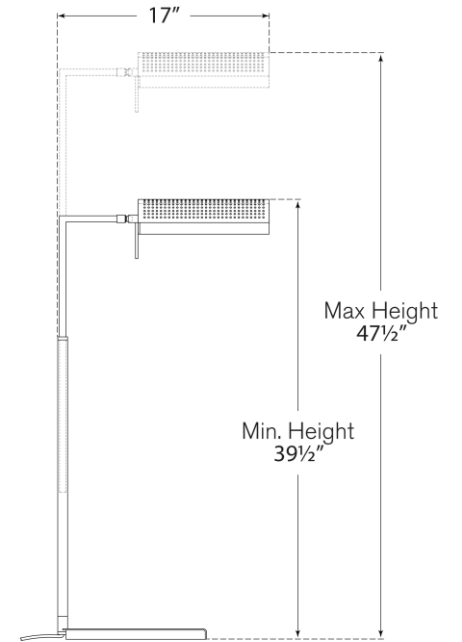

TEAR SHEET

Precision Pharmacy Floor Lamp

Item # KW 1062PN-WG

Designer: Kelly Wearstler

Height: 39.5" - 47.5"

Width: 6"

Extension: 17"

Base: 6" x 11" Rectangle

Finishes: AB, BZ, PN

Glass Options: WG

Socket: E17 Keyless w/ Dimmer on Cord

Wattage: 9 LED T6.5

Weight: 24 Pounds

Note: Bulb Included

Top View

Side View