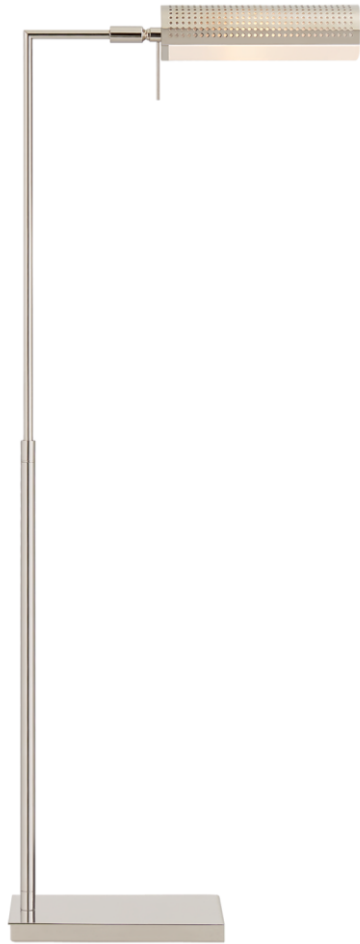

TEAR SHEET

Precision Pharmacy Floor Lamp

Item # KW 1062PN-WG

Designer: Kelly Wearstler

Height: 39.5" - 47.5"

Width: 6"

Extension: 17"

Base: 6" x 11" Rectangle

Finishes: AB, BZ, PN

Glass Options: WG

Socket: E17 Keyless w/ Dimmer on Cord

Wattage: 9 LED T6.5

Weight: 24 Pounds

Note: Bulb Included

Top View

Side View