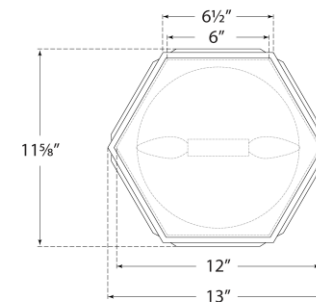

TEAR SHEET

Bradford Small Hexagonal Flush Mount

Item # KS 4120CRE/SB-FG

Designer: kate spade new york

Height: 4.25"

Width: 13"

Finishes: BLK/SB, BLS/PN, CRE/SB, MIR/PN, MIR/SB

Glass Options: FG

Socket: 2 - E12 Candelabra

Wattage: 2 - 60 B11

Weight: 12 Pounds

Front View

Bottom View