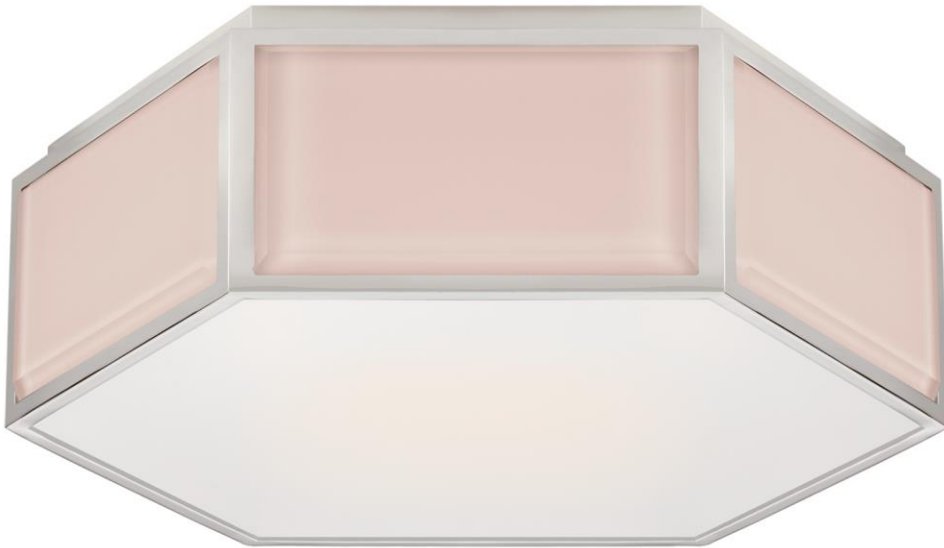

TEAR SHEET

Bradford Small Hexagonal Flush Mount

Item # KS 4120BLS/PN-FG

Designer: kate spade new york

Height: 4.25"

Width: 13"

Finishes: BLK/SB, BLS/PN, CRE/SB, MIR/PN, MIR/SB

Glass Options: FG

Socket: 2 - E12 Candelabra

Wattage: 2 - 60 B11

Weight: 12 Pounds

Front View

Bottom View