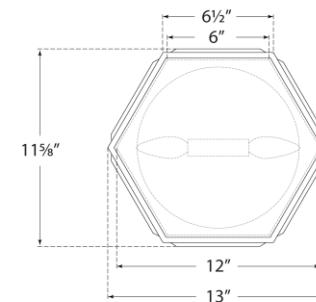

TEAR SHEET

Bradford Small Hexagonal Flush Mount

Item # KS 4120BLS/PN-FG

Designer: kate spade new york

Height: 4.25"

Width: 13"

Finishes: BLK/SB, BLS/PN, CRE/SB, MIR/PN, MIR/SB

Glass Options: FG

Socket: 2 - E12 Candelabra

Wattage: 2 - 60 B11

Weight: 12 Pounds

Front View

Bottom View