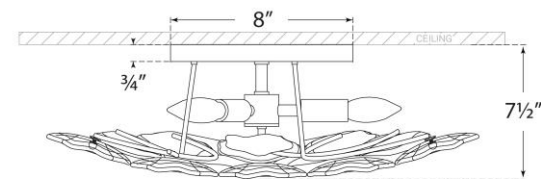

TEAR SHEET

Leighton Medium Flush Mount

Item # KS 4065PN-CRE

Designer: kate spade new york

Height: 7.5"

Width: 20"

Canopy: 8" Round

Finishes: PN, SB

Glass Options: BLS, CRE

Socket: 3 - E12 Candelabra

Wattage: 3 - 40 B11

Weight: 7 Pounds

Side View

Bottom View