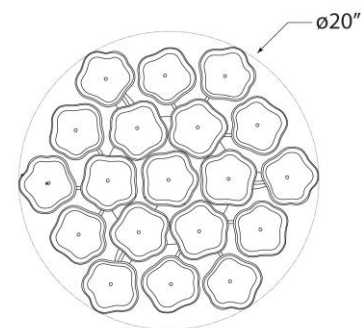

TEAR SHEET

Leighton Medium Flush Mount

Item # KS 4065PN-CRE

Designer: kate spade new york

Height: 7.5"

Width: 20"

Canopy: 8" Round

Finishes: PN, SB

Glass Options: BLS, CRE

Socket: 3 - E12 Candelabra

Wattage: 3 - 40 B11

Weight: 7 Pounds

Side View

Bottom View