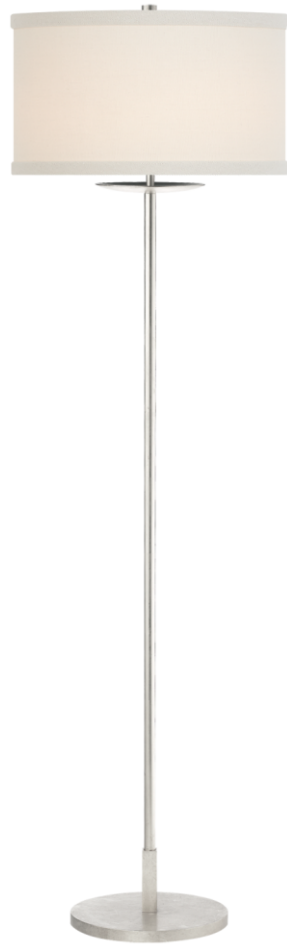

TEAR SHEET

Walker Medium Floor Lamp

Item # KS 1070BSL-L

Designer: kate spade new york

Height: 58"

Width: 17"

Base: 10" Round

Finishes: BSL, G, LC

Shade Treatments: L, L/BL, NL

Shade Details: 17" x 17" x 10"

Socket: E26 Keyless w/ Line Switch

Wattage: 100 A19

Weight: 25 Pounds