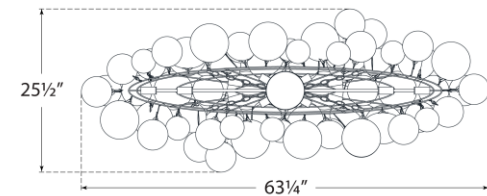

## Talia Large Linear Chandelier

Item # JN 5117G-CG

Designer: Julie Neill

Height: 24.25"

Width: 63.25" x 25.5"

Canopy: 6" Round

Finishes: BSL, G, PW

Glass Options: CG

Socket: 12 - E12 Candelabra

Wattage: 12 - 6.5 LED B11

Weight: 51 Pounds

Note: UL Only | Assembly Required

Side View

Top View