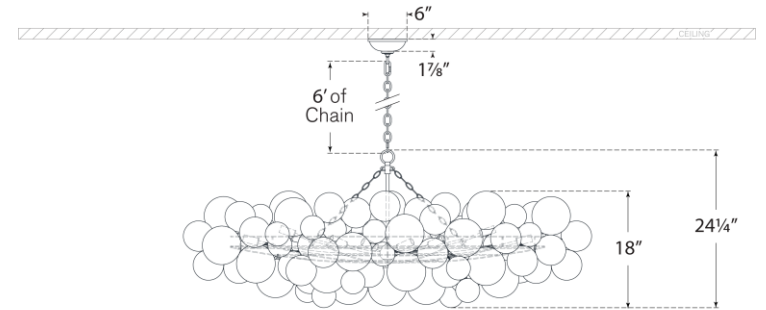

## Talia Large Linear Chandelier

Item # JN 5117G-CG

Designer: Julie Neill

Height: 24.25"

Width: 63.25" x 25.5"

Canopy: 6" Round

Finishes: BSL, G, PW

Glass Options: CG

Socket: 12 - E12 Candelabra

Wattage: 12 - 6.5 LED B11

Weight: 51 Pounds

Note: UL Only | Assembly Required

Side View

Top View