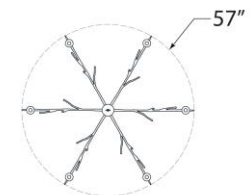

## Iberia Large Chandelier

Item # JN 5076AGL

Designer: Julie Neill

Height: 30"

Width: 57"

Canopy: 5.5" Round

Finishes: AGL, BSL

Socket: 6 - E12 Candelabra

Wattage: 6 - 40 C

Note: UL Only

Side View

Top View(1:3)