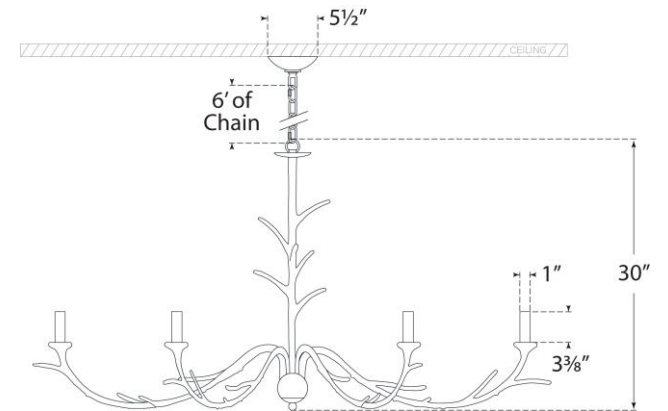

## Iberia Large Chandelier

Item # JN 5076AGL

Designer: Julie Neill

Height: 30"

Width: 57"

Canopy: 5.5" Round

Finishes: AGL, BSL

Socket: 6 - E12 Candelabra

Wattage: 6 - 40 C

Note: UL Only

Side View

Top View(1:3)