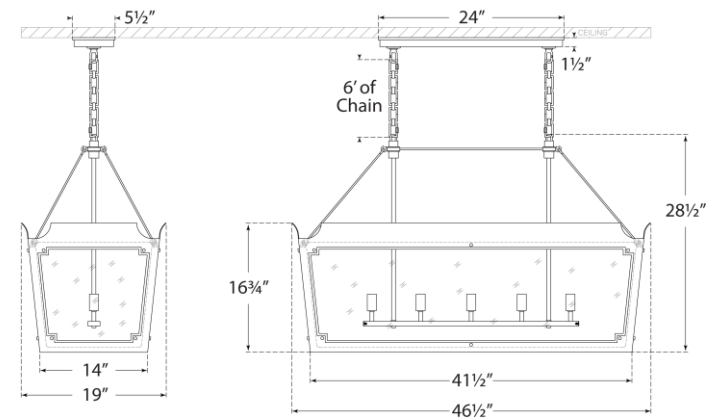

TEAR SHEET

Caddo Medium Linear Lantern

Item # JN 5023CEL/G-CG

Designer: Julie Neill

Height: 28.5"

Width: 46.5" x 18.5"

Canopy: 5.5" x 24" Rectangle

Finishes: CEL/G, MBK/G, SW/G

Glass Options: CG

Socket: 5 - E12 Candelabra

Wattage: 5 - 60 C11

Weight: 58 Pounds

Side View

Front View