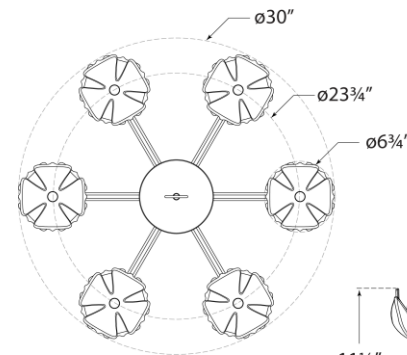

TEAR SHEET

Alberto Small Single Tier Chandelier

Item # JN 5003AGL

Designer: Julie Neill

Height: 34.5"

Width: 30"

Canopy: 5.5" Round

Finishes: ABL, AGL, BSL, PW

Socket: 6 - E12 Candelabra

Wattage: 6 - 60 G16.5

Weight: 19 Pounds

Top View

Front View