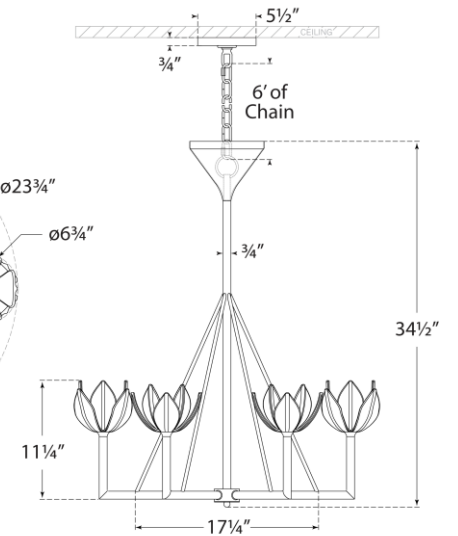

TEAR SHEET

Alberto Small Single Tier Chandelier

Item # JN 5003AGL

Designer: Julie Neill

Height: 34.5"

Width: 30"

Canopy: 5.5" Round

Finishes: ABL, AGL, BSL, PW

Socket: 6 - E12 Candelabra

Wattage: 6 - 60 G16.5

Weight: 19 Pounds

Top View

Front View