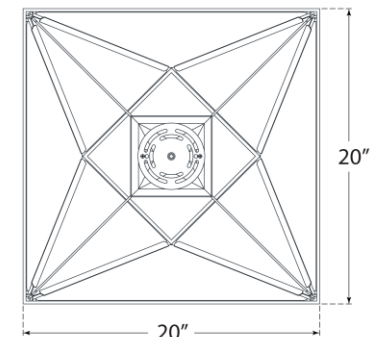

TEAR SHEET

Lorino Large Semi-Flush Mount

Item # JN 4241BZ-WG

Designer: Julie Neill

Height: 12.25"

Width: 20"

Canopy: 5.5" Square

Finishes: BZ, HAB, PN

Glass Options: WG

Socket: E26 Keyless

Wattage: 15 LED A19

Note: UL Only

Side View

Top View