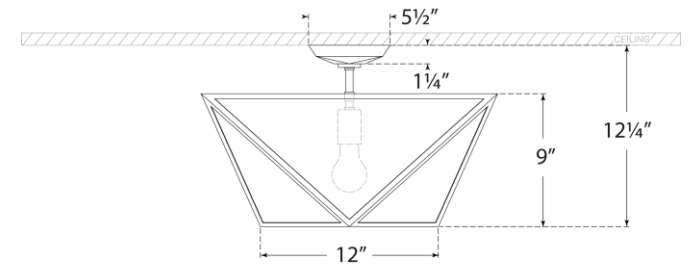

TEAR SHEET

Lorino Large Semi-Flush Mount

Item # JN 4241BZ-WG

Designer: Julie Neill

Height: 12.25"

Width: 20"

Canopy: 5.5" Square

Finishes: BZ, HAB, PN

Glass Options: WG

Socket: E26 Keyless

Wattage: 15 LED A19

Note: UL Only

Side View

Top View