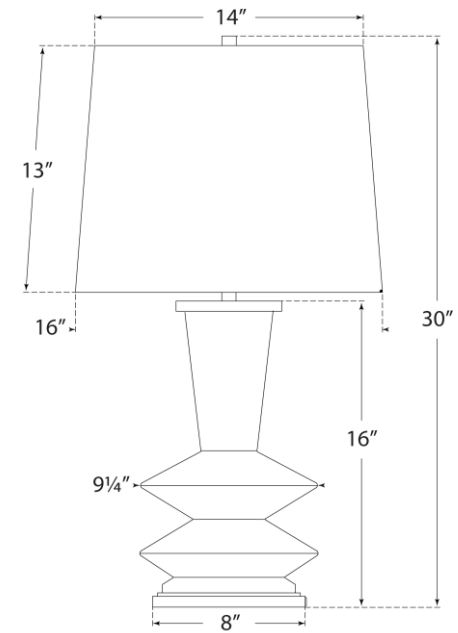

TEAR SHEET

Whittaker Medium Table Lamp

Item # CS 3646IVO-L

Designer: Christopher Spitzmiller

Height: 30"

Width: 16"

Base: 8" Round

Finishes: BKP, IVO, LLC, MBB

Shade Treatments: L

Shade Details: 14" x 16" x 13"

Socket: E26 Dimmer

Wattage: 100 A19

Weight: 16 Pounds

Note: Reactive Ceramic Glazes Will Vary in Color and Texture

Front View