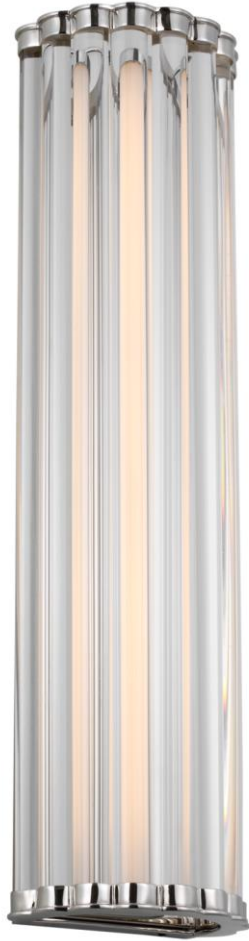

SPEC SHEET

Kean 21" Sconce

Item # CHD 2926PN-CG

Designer: Chapman & Myers

Height: 21"

Width: 5.75"

Extension: 3.75"

Backplate: 4.5" x 20.75" Rectangle

Finishes: AB, PN

Trim Options: CG

Socket: Dedicated LED

Wattage: 20w (1600lm)

Note: UL Only