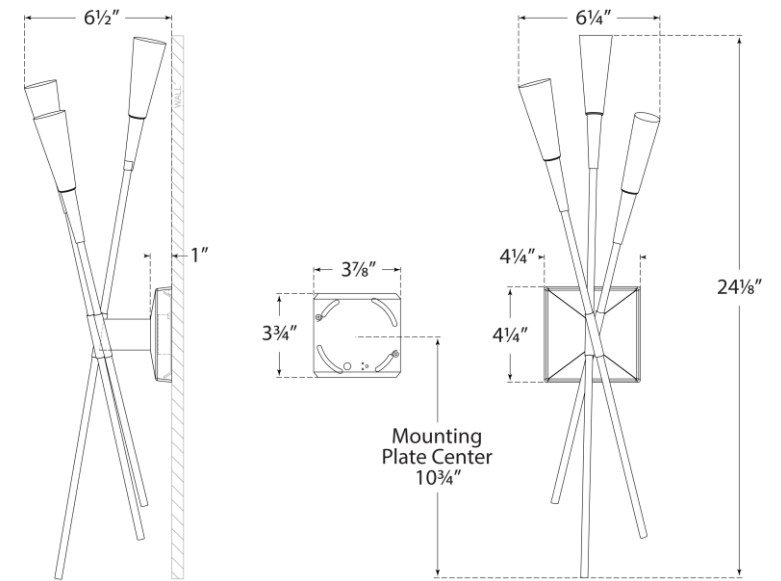

TEAR SHEET

Stellar Triple Tail Sconce

Item # CHD 2602G

Designer: Chapman & Myers

Height: 24"

Width: 6"

Extension: 6.5"

Backplate: 4.25" Square

Finishes: BLK/G, G, PN, WHT

Trim Options: FA

Socket: Dedicated LED

Wattage: 15w (1200lm)

Weight: 3 Pounds

Side View

Front View