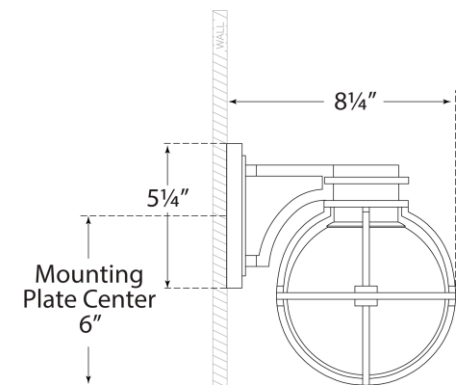

SPEC SHEET

Gracie Single Sconce

Item # CHD 2480PN-CG

Designer: Chapman & Myers

Height: 8.75"

Width: 6.5"

Extension: 8.25"

Backplate: 4.25" x 5.25" Rectangle

Finishes: AB, AN, BZ, PN

Glass Options: Clear Glas

Socket: Dedicated LED

Wattage: 9w (900lm)

Front View

Side View