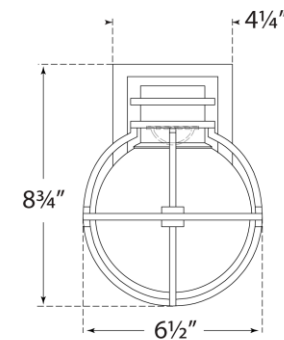

SPEC SHEET

Gracie Single Sconce

Item # CHD 2480PN-CG

Designer: Chapman & Myers

Height: 8.75"

Width: 6.5"

Extension: 8.25"

Backplate: 4.25" x 5.25" Rectangle

Finishes: AB, AN, BZ, PN

Glass Options: Clear Glas

Socket: Dedicated LED

Wattage: 9w (900lm)

Front View

Side View