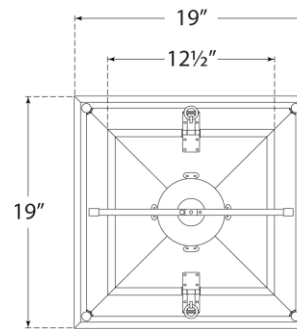

SPEC SHEET

Coventry Medium Lantern

Item # CHC 5109WHT/AB-CG

Designer: Chapman & Myers

Height: 36.5"

Width: 19"

Canopy: 5.5" Round

Finishes: BLK/AB, WHT/AB

Glass Options: CG

Socket: 4 - E12 Candelabra

Wattage: 4 - 40 C

Top View

Front View