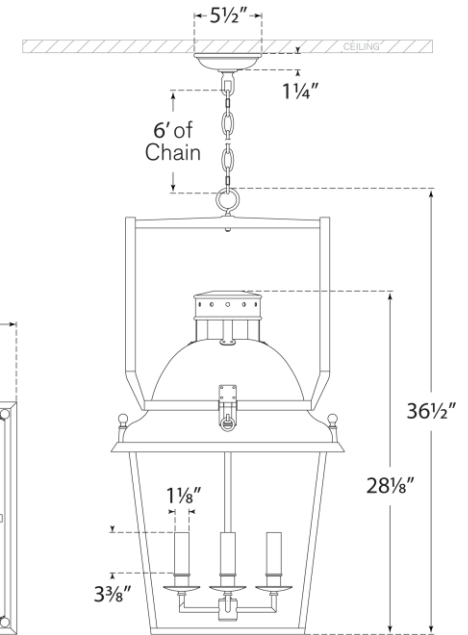

SPEC SHEET

Coventry Medium Lantern

Item # CHC 5109WHT/AB-CG

Designer: Chapman & Myers

Height: 36.5"

Width: 19"

Canopy: 5.5" Round

Finishes: BLK/AB, WHT/AB

Glass Options: CG

Socket: 4 - E12 Candelabra

Wattage: 4 - 40 C

Top View

Front View