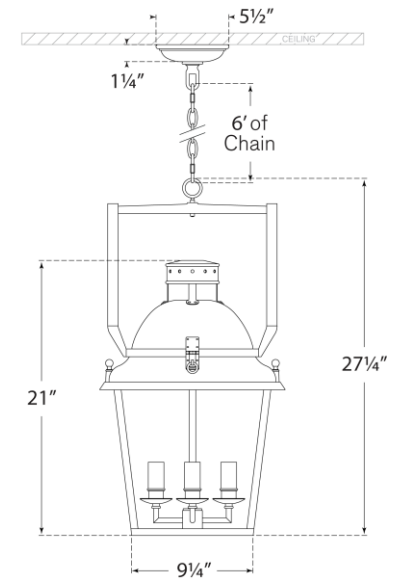

## Coventry Small Lantern

Item # CHC 5108WHT/AB-CG

Designer: Chapman & Myers

Height: 27.25"

Width: 14"

Canopy: 5.5" Round

Finishes: BLK/AB, WHT/AB

Glass Options: CG

Socket: 4 - E12 Candelabra

Wattage: 4 - 40 C

Top View

Front View