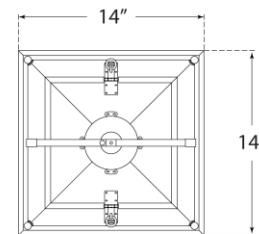

## Coventry Small Lantern

Item # CHC 5108WHT/AB-CG

Designer: Chapman & Myers

Height: 27.25"

Width: 14"

Canopy: 5.5" Round

Finishes: BLK/AB, WHT/AB

Glass Options: CG

Socket: 4 - E12 Candelabra

Wattage: 4 - 40 C

Top View

Front View