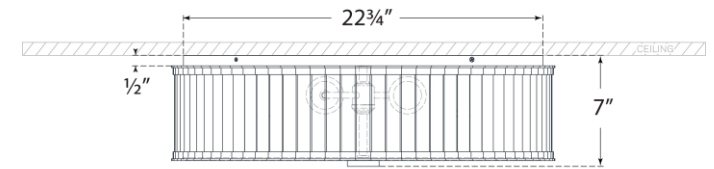

TEAR SHEET

Kean 24" Flush Mount

Item # CHC 4927PN-CG

Designer: Chapman & Myers

Height: 7"

Width: 24"

Canopy: 22.75" Round

Finishes: HAB, PN

Trim Options: CG

Socket: 6 - E26 Keyless

Wattage: 6 - 15 LED A19

Weight: 45 Pounds

Note: UL Only

Side View

Bottom View