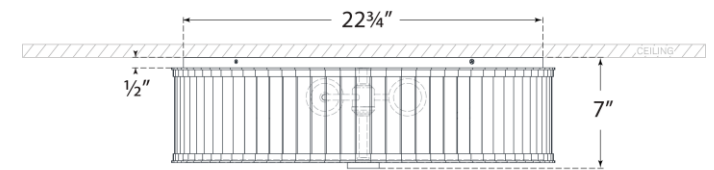

TEAR SHEET

Kean 24" Flush Mount

Item # CHC 4927HAB-CG

Designer: Chapman & Myers

Height: 7"

Width: 24"

Canopy: 22.75" Round

Finishes: HAB, PN

Trim Options: CG

Socket: 6 - E26 Keyless

Wattage: 6 - 15 LED A19

Weight: 45 Pounds

Note: UL Only

Side View

Bottom View