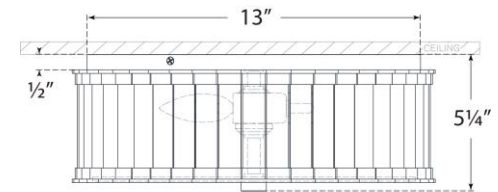

TEAR SHEET

Kean 14" Flush Mount

Item # CHC 4925PN-CG

Designer: Chapman & Myers

Height: 5.25"

Width: 14.25"

Canopy: 13" Round

Finishes: HAB, PN

Trim Options: CG

Socket: 3 - E12 Candelabra

Wattage: 3 - 6.5 LED B11

Weight: 17 Pounds

Note: UL Only

Side View

Bottom View