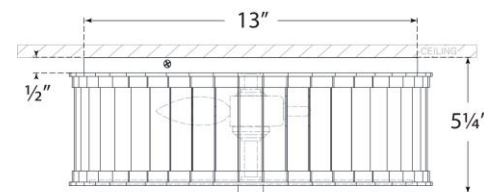

## Kean 14" Flush Mount

Item # CHC 4925HAB-CG

Designer: Chapman & Myers

Height: 5.25"

Width: 14.25"

Canopy: 13" Round

Finishes: HAB, PN

Trim Options: CG

Socket: 3 - E12 Candelabra

Wattage: 3 - 6.5 LED B11

Weight: 17 Pounds

Note: UL Only

Side View

Bottom View