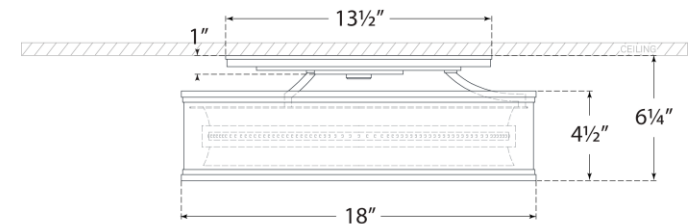

TEAR SHEET

Connery 18" Flush Mount

Item # CHC 4612PN

Designer: Chapman & Myers

Height: 6.25"

Width: 18"

Canopy: 13.5" Round

Finishes: AB, BZ, PN, WHT/AB

Socket: Dedicated LED

Wattage: 25w (2000lm)

Weight: 15 Pounds

Note: UL Only

Front View

Bottom View