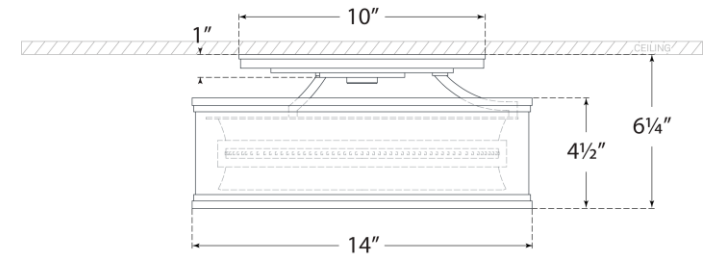

## Connery 14" Flush Mount

Item # CHC 4611AB

Designer: Chapman & Myers

Height: 6.25"

Width: 14"

Canopy: 10" Round

Finishes: AB, BZ, PN, WHT/AB

Socket: Dedicated LED

Wattage: 18w (1500lm)

Weight: 11 Pounds

Note: UL Only

Front View

Bottom View