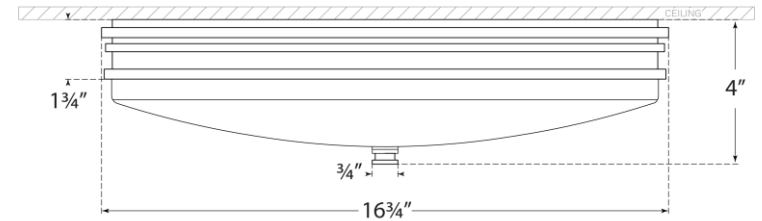

TEAR SHEET

Launceton Medium Flush Mount

Item # CHC 4603PN-WG

Designer: Chapman & Myers

Height: 4"

Width: 16.75"

Canopy: 15.5" Round

Finishes: AB, AN, BZ, PN

Glass Options: WG

Socket: Dedicated LED

Wattage: 27w (2200lm)

Weight: 12 Pounds

Front View

Bottom View