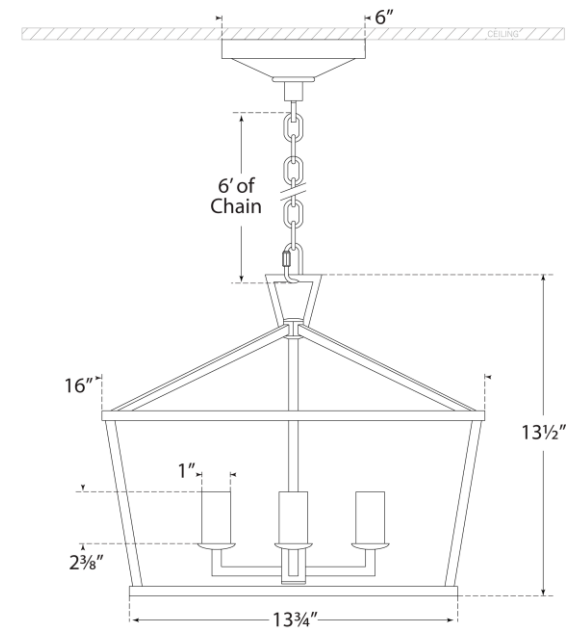

### Darlana Small Wide Semi-Flush Mount Lantern

Item # CHC 4190PN

Designer: Chapman & Myers

Height: 16.5"

Width: 16"

Canopy: 6" Round

Finishes: AI, GI, PN

Socket: 4 - E12 Candelabra

Wattage: 4 - 60 C

VISUAL COMFORT