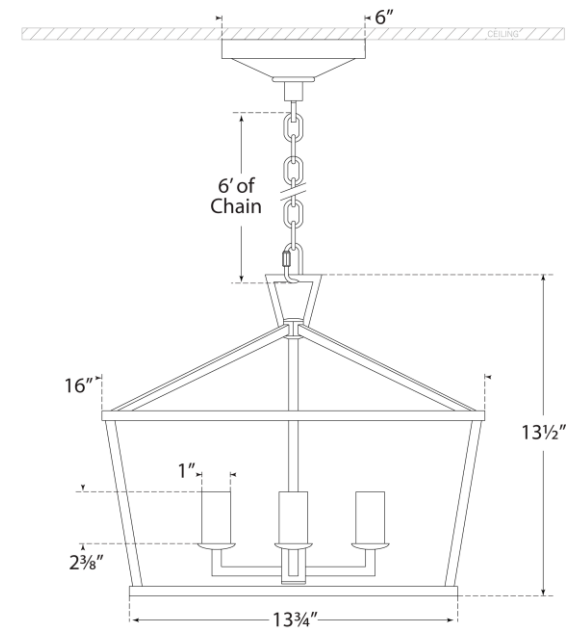

SPEC SHEET

Darlana Small Wide Semi-Flush Mount Lantern

Item # CHC 4190GI

Designer: Chapman & Myers

Height: 16.5"

Width: 16"

Canopy: 6" Round

Finishes: AI, GI, PN

Socket: 4 - E12 Candelabra

Wattage: 4 - 60 C

VISUAL COMFORT