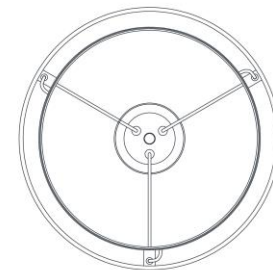

TEAR SHEET

Connery 18" Ring Chandelier

Item # CHC 1612WHT

Designer: Chapman & Myers

Height: 15.5" - 120"

Fixture Height: 3.25"

Width: 18"

Canopy: 4.75" Round

Finishes: AB, BZ, PN, WHT

Socket: Dedicated LED

Wattage: 28w (2100lm)

Weight: 12 Pounds

Note: UL Only

Front View

Bottom View