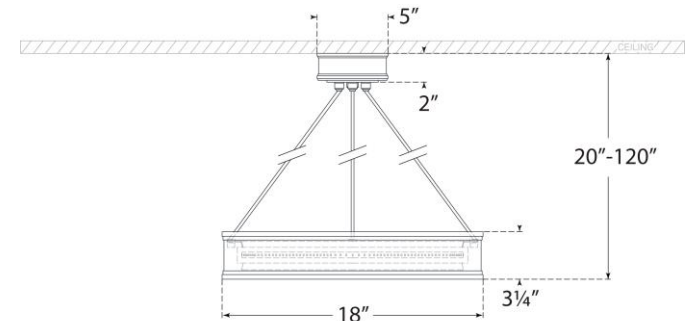

TEAR SHEET

Connery 18" Ring Chandelier

Item # CHC 1612WHT

Designer: Chapman & Myers

Height: 15.5" - 120"

Fixture Height: 3.25"

Width: 18"

Canopy: 4.75" Round

Finishes: AB, BZ, PN, WHT

Socket: Dedicated LED

Wattage: 28w (2100lm)

Weight: 12 Pounds

Note: UL Only

Front View

Bottom View