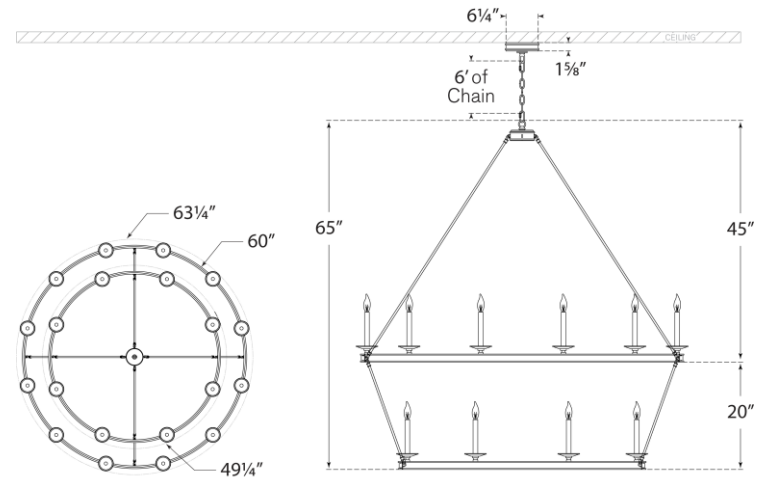

SPEC SHEET

Launceton XXL Two Tiered Chandelier

Item # CHC 1609AB

Designer: Chapman & Myers

Height: 65"

Width: 63.5"

Canopy: 6" Round

Finishes: AB, BZ, PN

Socket: 20 - E12 Candelabra

Wattage: 20 - 40 C

Note: Special Installation Required

Top View

Front View