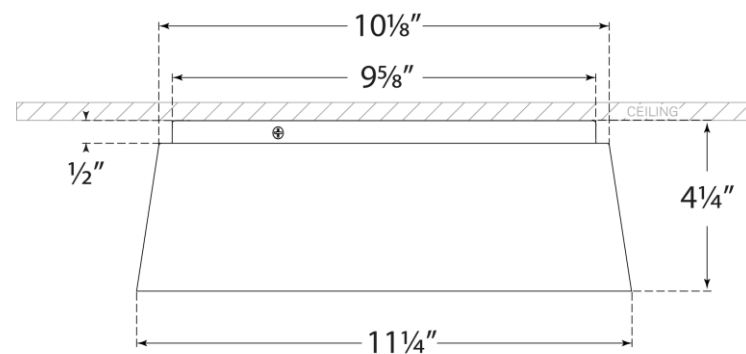

TEAR SHEET

Halo Small Flush Mount

Item # BBL 4094G

Designer: Barbara Barry

Height: 4.25"

Width: 11.25"

Canopy: 10" Round

Finishes: BLK, BSL, G, WHT

Socket: Dedicated LED

Wattage: 27w (2200lm)

Weight: 4 Pounds

Side View