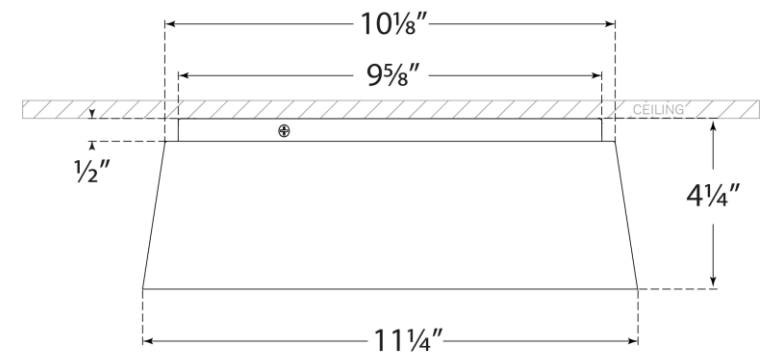

TEAR SHEET

Halo Small Flush Mount

Item # BBL 4094BLK

Designer: Barbara Barry

Height: 4.25"

Width: 11.25"

Canopy: 10" Round

Finishes: BLK, BSL, G, WHT

Socket: Dedicated LED

Wattage: 27w (2200lm)

Weight: 4 Pounds

Side View