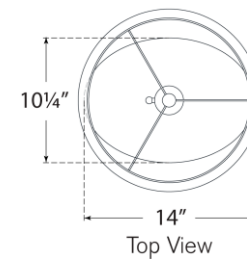

TEAR SHEET

Oscar Medium Sculpted Table Lamp

Item # BBL 3180AI-L

Designer: Barbara Barry

Height: 28.5"

Width: 15"

Base: 10.25" x 14" Oval

Finishes: AI, PW

Shade Treatments: L

Shade Details: 15.5" x 15" x 12"

Socket: E26 Dimmer

Wattage: 15 LED A19

Note: UL Only

Front View

Top View