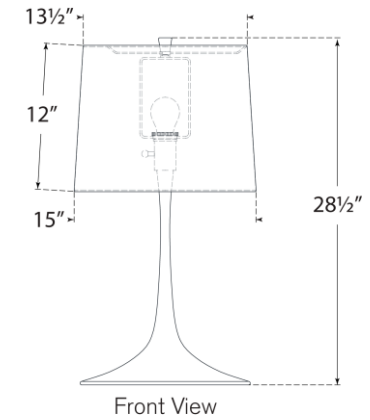

TEAR SHEET

Oscar Medium Sculpted Table Lamp

Item # BBL 3180AI-L

Designer: Barbara Barry

Height: 28.5"

Width: 15"

Base: 10.25" x 14" Oval

Finishes: AI, PW

Shade Treatments: L

Shade Details: 15.5" x 15" x 12"

Socket: E26 Dimmer

Wattage: 15 LED A19

Note: UL Only

Front View

Top View