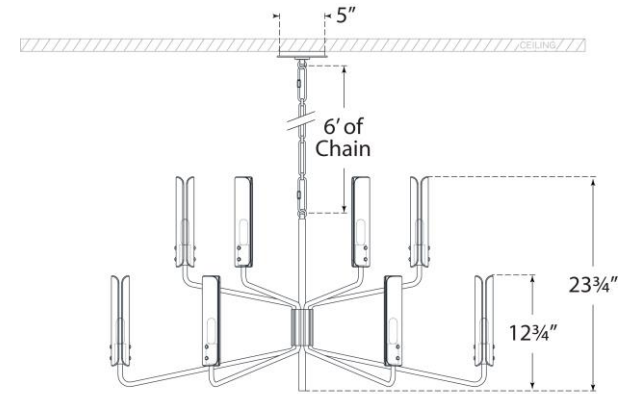

TEAR SHEET

Casoria Large Two-Tier Chandelier

Item # ARN 5484PN-CG

Designer: AERIN

Height: 23.75"

Width: 42.25"

Canopy: 5" Round

Finishes: HAB, PN

Glass Options: CG

Socket: 12 - E12 Candelabra

Wattage: 12 - 6.5 LED B11

Weight: 43 Pounds

Note: UL Only

Side View

Top View(1:2)