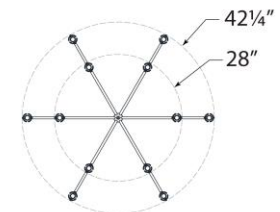

TEAR SHEET

Casoria Large Two-Tier Chandelier

Item # ARN 5484PN-CG

Designer: AERIN

Height: 23.75"

Width: 42.25"

Canopy: 5" Round

Finishes: HAB, PN

Glass Options: CG

Socket: 12 - E12 Candelabra

Wattage: 12 - 6.5 LED B11

Weight: 43 Pounds

Note: UL Only

Side View

Top View(1:2)