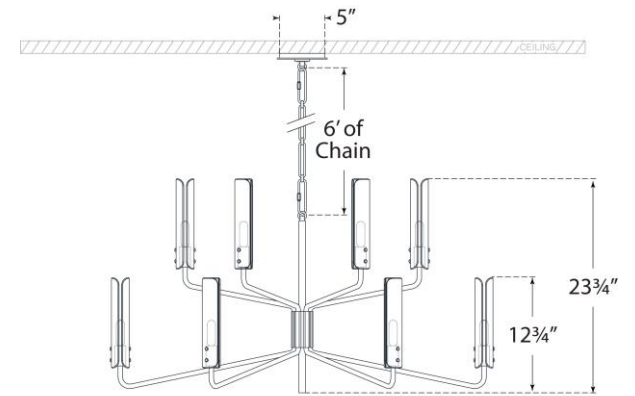

TEAR SHEET

Casoria Large Two-Tier Chandelier

Item # ARN 5484HAB-CG

Designer: AERIN

Height: 23.75"

Width: 42.25"

Canopy: 5" Round

Finishes: HAB, PN

Glass Options: CG

Socket: 12 - E12 Candelabra

Wattage: 12 - 6.5 LED B11

Weight: 43 Pounds

Note: UL Only

Side View

Top View(1:2)