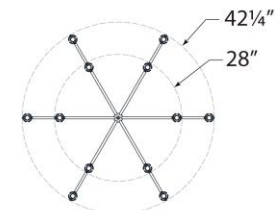

TEAR SHEET

Casoria Large Two-Tier Chandelier

Item # ARN 5484HAB-CG

Designer: AERIN

Height: 23.75"

Width: 42.25"

Canopy: 5" Round

Finishes: HAB, PN

Glass Options: CG

Socket: 12 - E12 Candelabra

Wattage: 12 - 6.5 LED B11

Weight: 43 Pounds

Note: UL Only

Side View

Top View(1:2)