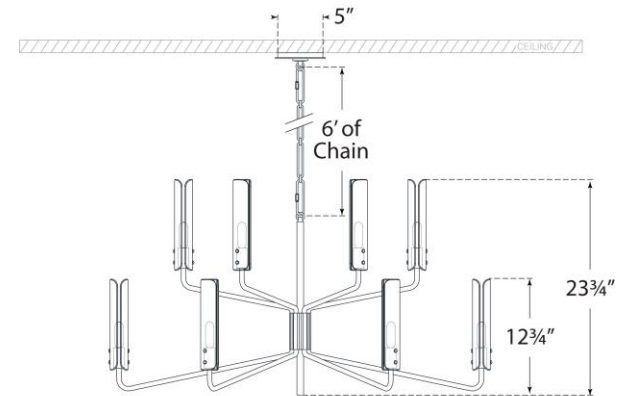

TEAR SHEET

Casoria Large Two-Tier Chandelier

Item # ARN 5484BZ-CG

Designer: AERIN

Height: 23.75"

Width: 42.25"

Canopy: 5" Round

Finishes: BZ, HAB, PN

Glass Options: CG

Socket: 12 - E12 Candelabra

Wattage: 12 - 6.5 LED B11

Weight: 43 Pounds

Side View

Top View(1:2)