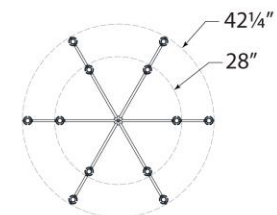

TEAR SHEET

Casoria Large Two-Tier Chandelier

Item # ARN 5484BZ-CG

Designer: AERIN

Height: 23.75"

Width: 42.25"

Canopy: 5" Round

Finishes: BZ, HAB, PN

Glass Options: CG

Socket: 12 - E12 Candelabra

Wattage: 12 - 6.5 LED B11

Weight: 43 Pounds

Side View

Top View(1:2)