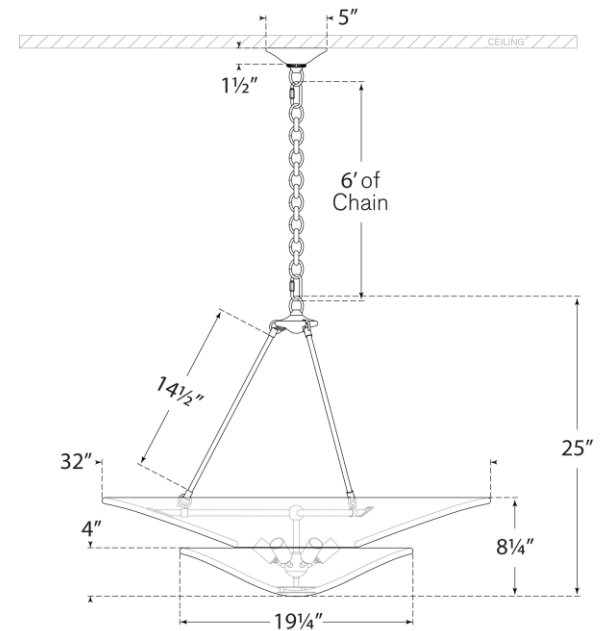

## Mollino Large Tiered Chandelier

Item # ARN 5427PN-PW

Designer: AERIN

Height: 25"

Width: 32"

Canopy: 5" Round

Finishes: BZ, HAB, PN

Shade Treatments: PW

Socket: 6 - E12 Candelabra

Wattage: 6 - 40 B

Front View