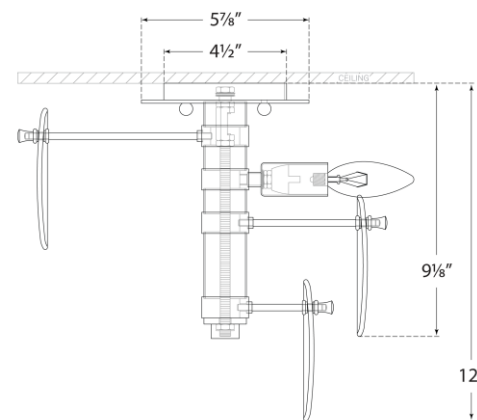

TEAR SHEET

Loire Medium Tiered Flush Mount

Item # ARN 4450G-WSG

Designer: AERIN

Height: 12"

Width: 14.5"

Canopy: 4.5" Round

Finishes: G, PN

Glass Options: WSG

Socket: 4 - E12 Candelabra

Wattage: 4 - 60 C11

Weight: 12 Pounds

Top View

Front View