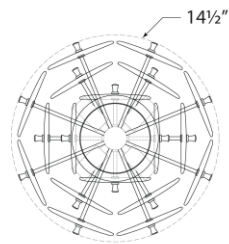

TEAR SHEET

Loire Medium Tiered Flush Mount

Item # ARN 4450G-WSG

Designer: AERIN

Height: 12"

Width: 14.5"

Canopy: 4.5" Round

Finishes: G, PN

Glass Options: WSG

Socket: 4 - E12 Candelabra

Wattage: 4 - 60 C11

Weight: 12 Pounds

Top View

Front View