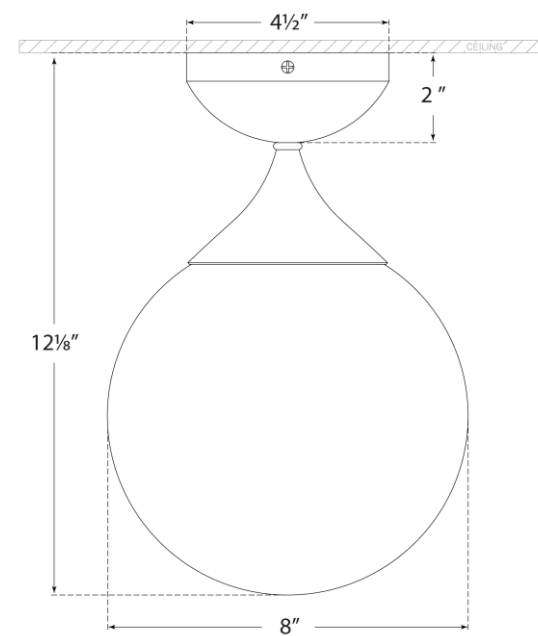

SPEC SHEET

Cristol Small Single Flush Mount

Item # ARN 4400PN-WG

Designer: AERIN

Height: 12"

Width: 8"

Canopy: 4.5" Round

Finishes: HAB, PN

Glass Options: WG

Socket: E12 Candelabra

Wattage: 40 B

Front View