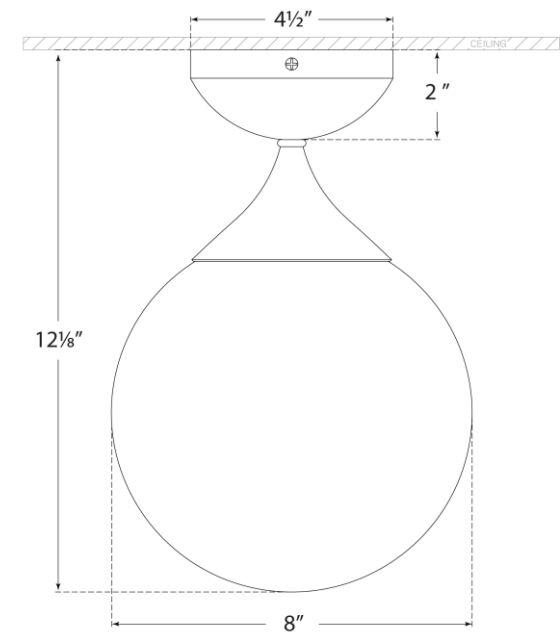

## Cristol Small Single Flush Mount

Item # ARN 4400HAB-WG

Designer: AERIN

Height: 12"

Width: 8"

Canopy: 4.5" Round

Finishes: HAB, PN

Glass Options: WG

Socket: E12 Candelabra

Wattage: 40 B

Front View