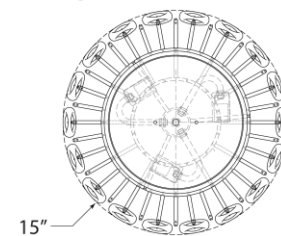

TEAR SHEET

Liscia Small Flush Mount

Item # ARN 4170G-CG

Designer: AERIN

Height: 8.75"

Width: 15"

Canopy: 9" Round

Finishes: BSL, G

Glass Options: CG

Socket: 3 - E12 Candelabra

Wattage: 3 - 40 C11

Weight: 17 Pounds

Front View

Top View