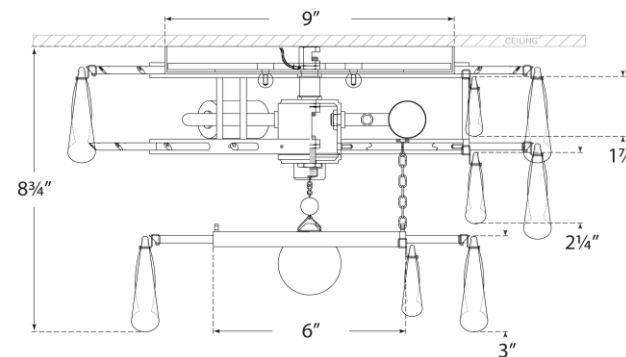

TEAR SHEET

Liscia Small Flush Mount

Item # ARN 4170G-CG

Designer: AERIN

Height: 8.75"

Width: 15"

Canopy: 9" Round

Finishes: BSL, G

Glass Options: CG

Socket: 3 - E12 Candelabra

Wattage: 3 - 40 C11

Weight: 17 Pounds

Front View

Top View