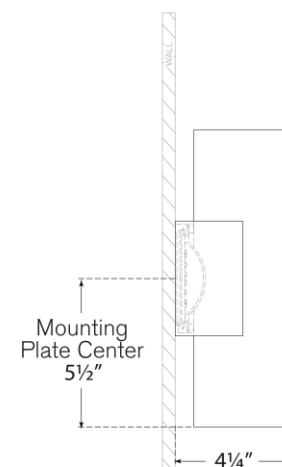

TEAR SHEET

Nella Small Cylinder Sconce

Item # ARN 2440HAB/PW

Designer: AERIN

Height: 11"

Width: 4.25"

Extension: 4.25"

Backplate: 4.25" Square

Finishes: BLK, HAB/BLK, HAB/PW

Socket: Dedicated LED

Wattage: 15w (1300lm)

Note: UL Only

Top View

Side View

Front View