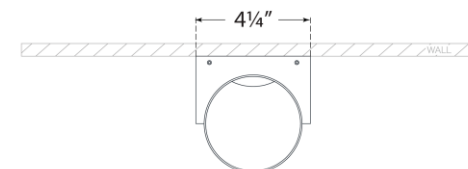

TEAR SHEET

Nella Small Cylinder Sconce

Item # ARN 2440HAB/PW

Designer: AERIN

Height: 11"

Width: 4.25"

Extension: 4.25"

Backplate: 4.25" Square

Finishes: BLK, HAB/BLK, HAB/PW

Socket: Dedicated LED

Wattage: 15w (1300lm)

Note: UL Only

Top View

Side View

Front View