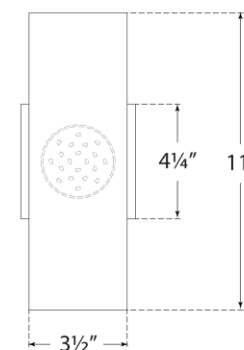

TEAR SHEET

Nella Small Cylinder Sconce

Item # ARN 2440HAB/PW

Designer: AERIN

Height: 11"

Width: 4.25"

Extension: 4.25"

Backplate: 4.25" Square

Finishes: BLK, HAB/BLK, HAB/PW

Socket: Dedicated LED

Wattage: 15w (1300lm)

Note: UL Only

Top View

Side View

Front View