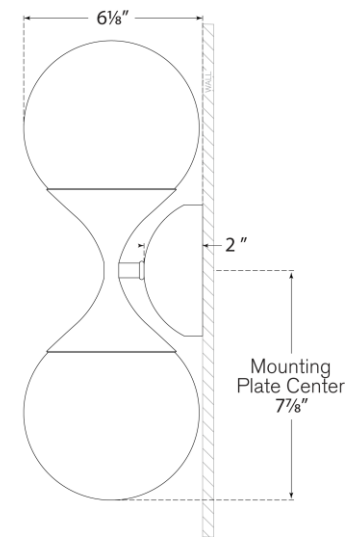

## Cristol Small Double Sconce

Item # ARN 2405HAB-WG

Designer: AERIN

Height: 15.75"

Width: 6"

Extension: 6.25"

Backplate: 4.5" Round

Finishes: HAB, PN

Glass Options: WG

Socket: 2 - E12 Candelabra

Wattage: 2 - 40 B

Front View

Side View