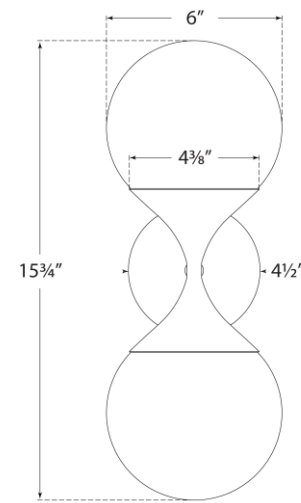

## Cristol Small Double Sconce

Item # ARN 2405HAB-WG

Designer: AERIN

Height: 15.75"

Width: 6"

Extension: 6.25"

Backplate: 4.5" Round

Finishes: HAB, PN

Glass Options: WG

Socket: 2 - E12 Candelabra

Wattage: 2 - 40 B

Front View

Side View