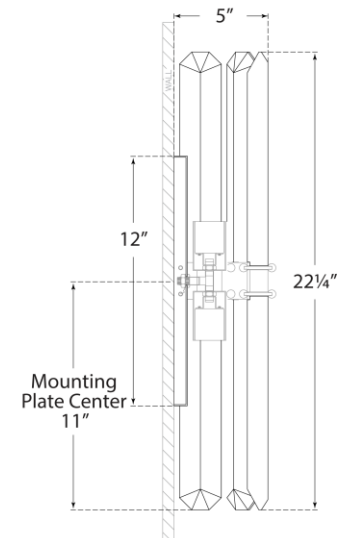

## Bonnington Tall Sconce

Item # ARN 2125HAB

Designer: AERIN

Height: 22"

Width: 7.5"

Extension: 5"

Backplate: 4.5" x 12" Rectangle

Finishes: HAB, PN

Trim Options: CG

Socket: 2 - E26 Keyless

Wattage: 2 - 40 T6

Weight: 16 Pounds

Top View

Front View

Side View