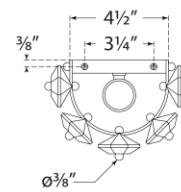

## Bonnington Tall Sconce

Item # ARN 2125HAB

Designer: AERIN

Height: 22"

Width: 7.5"

Extension: 5"

Backplate: 4.5" x 12" Rectangle

Finishes: HAB, PN

Trim Options: CG

Socket: 2 - E26 Keyless

Wattage: 2 - 40 T6

Weight: 16 Pounds

Top View

Front View

Side View