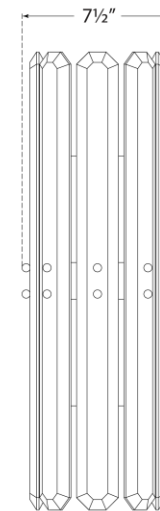

# TEAR SHEET

## Bonnington Tall Sconce

Item # ARN 2125HAB

Designer: AERIN

Height: 22"

Width: 7.5"

Extension: 5"

Backplate: 4.5" x 12" Rectangle

Finishes: HAB, PN

Trim Options: CG

Socket: 2 - E26 Keyless

Wattage: 2 - 40 T6

Weight: 16 Pounds

Top View

Front View

Side View