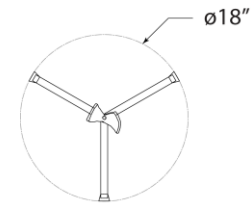

## Fliana Floor Lamp

Item # ARN 1080G-L

Designer: AERIN

Height: 58.5"

Width: 18"

Base: 18" Round

Finishes: AI, G, PW

Shade Treatments: L

Shade Details: 15" x 17" x 16"

Socket: E26 Dimmer

Wattage: 100 A19

Weight: 12 Pounds

Top View

Front View