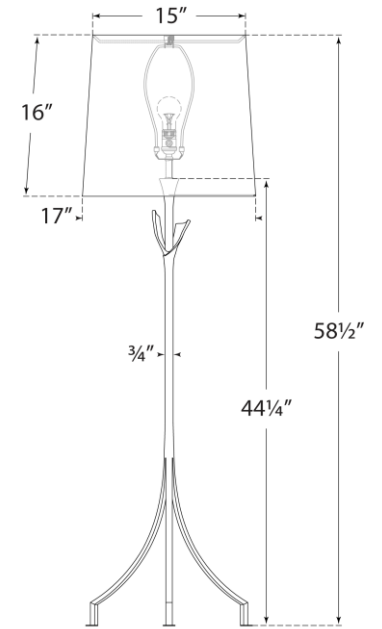

## Fliana Floor Lamp

Item # ARN 1080G-L

Designer: AERIN

Height: 58.5"

Width: 18"

Base: 18" Round

Finishes: AI, G, PW

Shade Treatments: L

Shade Details: 15" x 17" x 16"

Socket: E26 Dimmer

Wattage: 100 A19

Weight: 12 Pounds

Top View

Front View