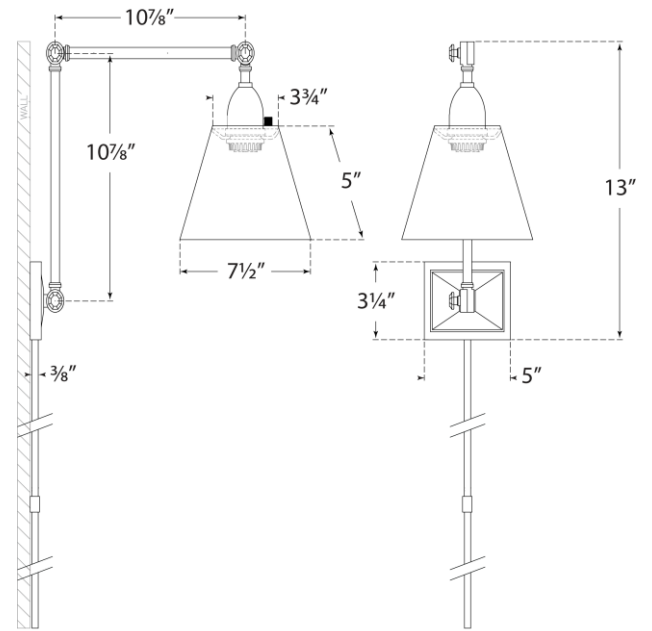

TEAR SHEET

Jane Double Library Wall Light

Item # AH 2330GM-L

Designer: Alexa Hampton

Height: 10.5" - 13"

Width: 7.5"

Extension: 14.75" - 30"

Backplate: 3.25" x 4.75" Rectangle

Finishes: AN, GM, HAB, PN

Shade Treatments: L

Shade Details: 3.75" x 7.5" x 5"

Socket: E26 On-Off

Wattage: 40 A19

Weight: 6 Pounds

Note: Cord Cover Included

Side View