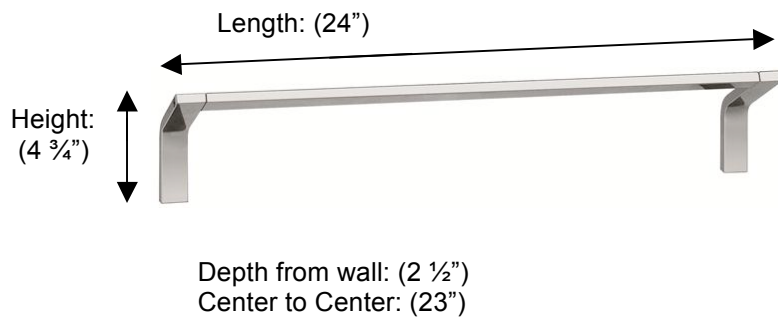

POMBO™

SENSIS

PS146060 Single Towel Rail, 24"

**Description:**

Single Towel Rail, 24"

Finishes:

-  CR – Chrome
-  PV – Polished Brass
-  UB – Unlacquered Brass
-  MB – Matte Black
-  NI – Polished Nickel
-  ES – Satin Nickel
-  GD – Gold

Material:

Brass

Method of Attachment:

Direct to wall

Country of Origin:	Portugal
---------------------------	----------

All Dimensions are approximate