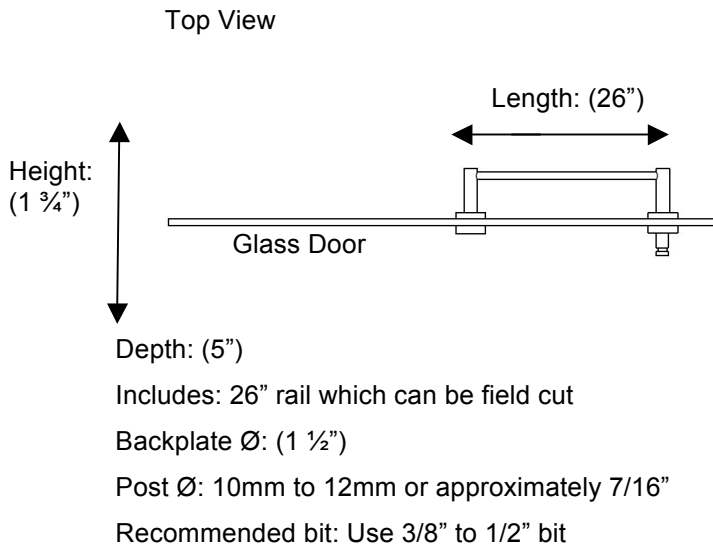

ESSENTIALS/PORTO

67550 Shower Door Kit

Description:

Towel rail with Porto backplates and single hook

Finishes:

-  CR – Chrome
-  PV – Polished Brass
-  UB – Unlacquered Brass
-  MB – Matte Black
-  NI – Polished Nickel
-  ES – Satin Nickel
-  GD – Gold

Material:

Brass
Rubber

Method of Fixing:

Direct to glass door

Country of Origin:

Portugal

All Dimensions are approximate