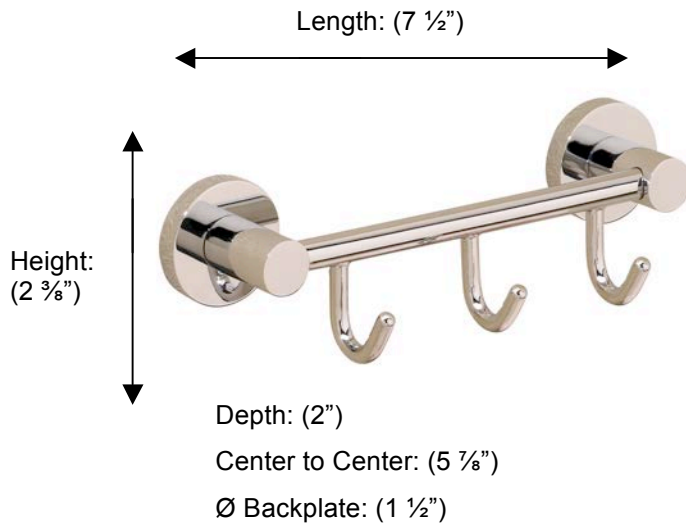

PORTO

67513 Collective Robe Hook

**Description:**

Collective Robe Hook

Finishes:

-  CR – Chrome
-  PV – Polished Brass
-  UB – Unlacquered Brass
-  MB – Matte Black
-  NI – Polished Nickel
-  ES – Satin Nickel
-  GD – Gold

Material:

Brass

Method of Fixing:

Direct to wall

Country of Origin:

Portugal

All Dimensions are approximate