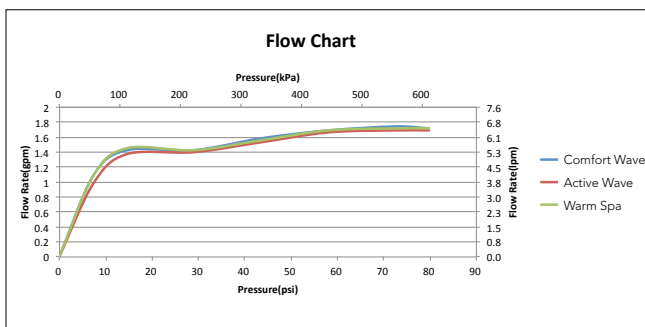

TBW01011U4

Round Handshower 3 Mode

SPECIFICATIONS

Material	ABS & POM
Maximum Flow Rate	1.75 gpm (6.6 lpm)
Warranty	Limited Lifetime for Residential Use One Year for Commercial Use
Shipping Weight	1.15 lbs
Shipping Dimensions	10-3/4" L x 5-1/8" W x 3-3/4" H

INSTALLATION NOTES

For use with TS101W60: Shower hose (Sold separately)