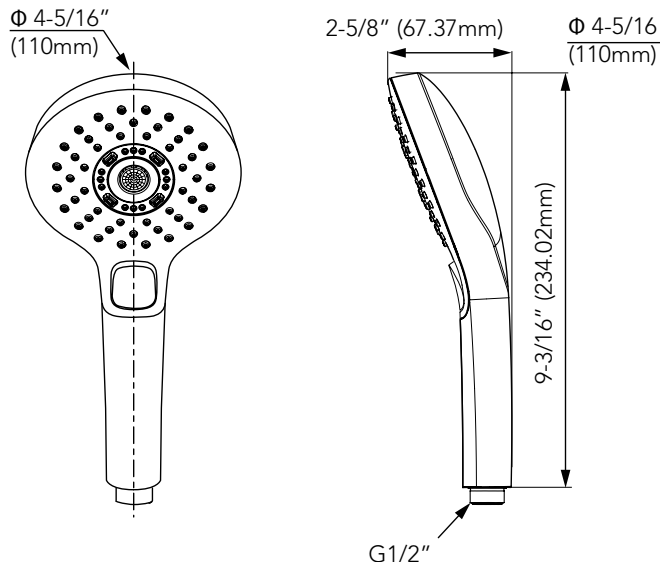

## Round Handshower 3 Mode

### SPECIFICATIONS

<b>Material</b>	ABS & POM
<b>Maximum Flow Rate</b>	1.75 gpm (6.6 lpm)
<b>Warranty</b>	Limited Lifetime for Residential Use One Year for Commercial Use
<b>Shipping Weight</b>	1.15 lbs
<b>Shipping Dimensions</b>	10-3/4" L x 5-1/8" W x 3-3/4" H

### INSTALLATION NOTES

For use with TS101W60: Shower hose (Sold separately)

### DIMENSIONS

**TOTO**